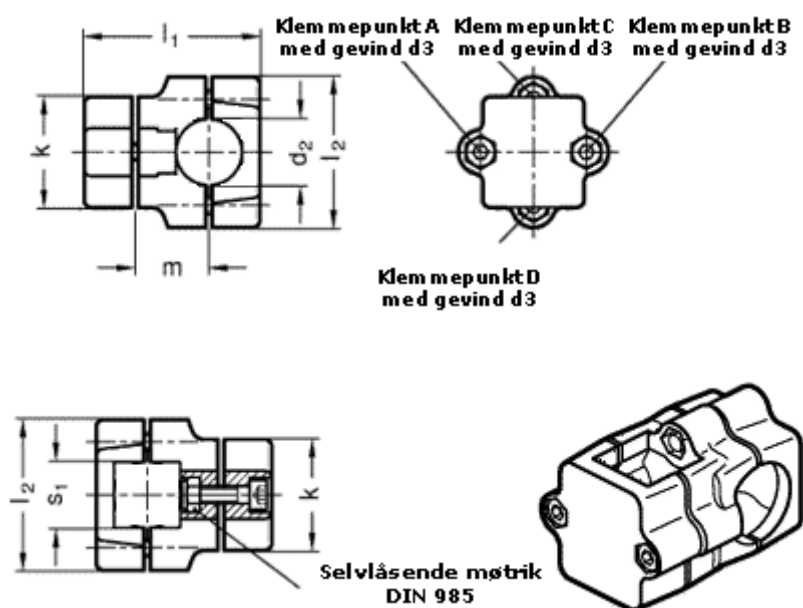

Article number: 20134V40B40602BL  
Description: E+G Two-way Connector  
GN134-V40-B40-60-2-BL

## Measures

Adjustable clamp lever = GN 911-M 8-55 have to be ordred separately

d2	= 40
d3	= M 8
k	= 60
l1	= 109.0
l2	= 79
m	= 50.0
s1	= 40